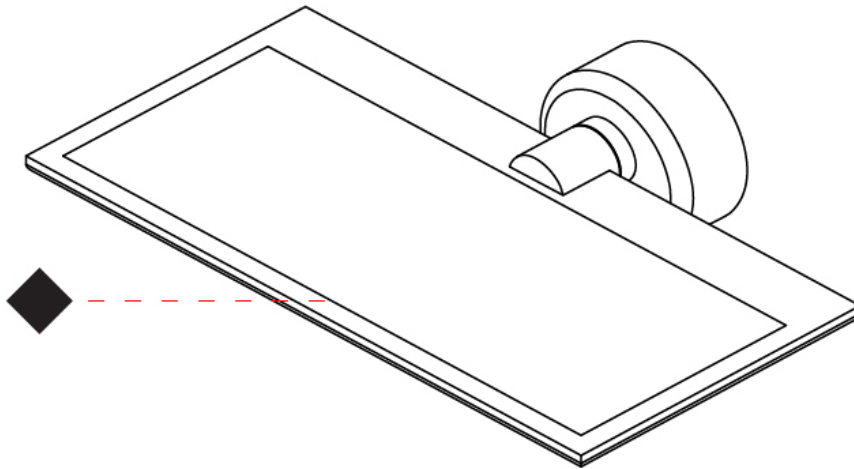

D43033-

PROJECT _____

TYPE _____

SPECIFIER _____

QUANTITY _____

DATE _____

D