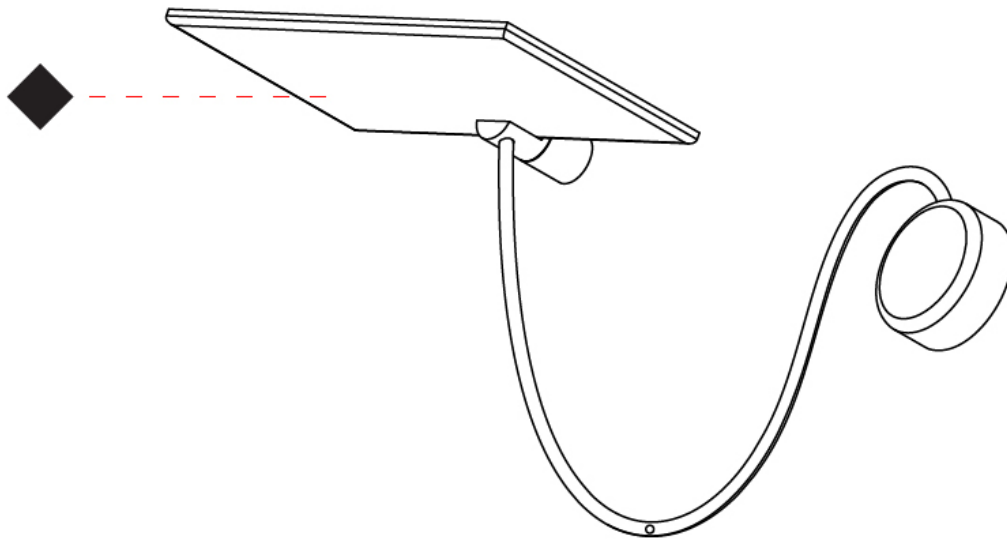

GIUUP 1 SURFACE

D43028-

PROJECT _____

TYPE _____

SPECIFIER _____

QUANTITY _____

DATE _____

D