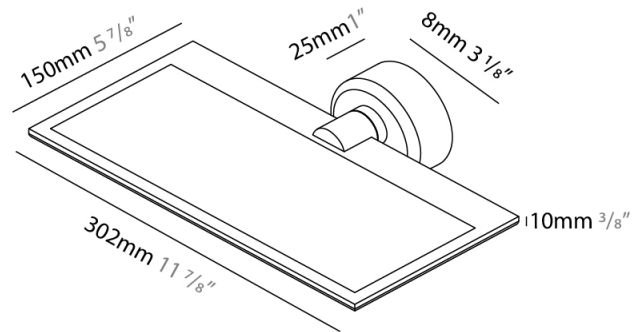

GENERAL

Series: GiuUp
 Subseries: GiuUp 1
 Brand: Icône
 Division: Design
 Mounting Type: Surface
 Mounting Location: Wall
 Subcategory: Ambient

PHYSICAL

Shape: Rectangle
 Length (mm): 302
 Length (in): 11 7/8
 Width (mm): 150
 Width (in): 5 7/8
 Light Distribution: Direct / Indirect
 Fixture Finish: WHI / BLK / DGY
 Fixture Material: Aluminum
 Cable Details: 800mm / 31 1/2"

GENERAL

Series: GiuUp
 Brand: Icone
 Division: Design
 Mounting Type: Surface
 Mounting Location: Wall
 Subcategory: Ambient

PHYSICAL

Shape: Rectangle
 Length (mm): 302
 Length (in): 11 7/8
 Width (mm): 150
 Width (in): 5 7/8
 Light Distribution: Direct / Indirect
 Fixture Finish: WHI / BLK / DGY
 Fixture Material: Aluminum

OPTICAL

RATINGS AND CERTIFICATIONS

Certified By: Certified for North American Standards
 IP rating: IP20

Ø108mm 4 1/4"

J-Box Cover Plate included

D43033-

PROJECT _____

TYPE _____