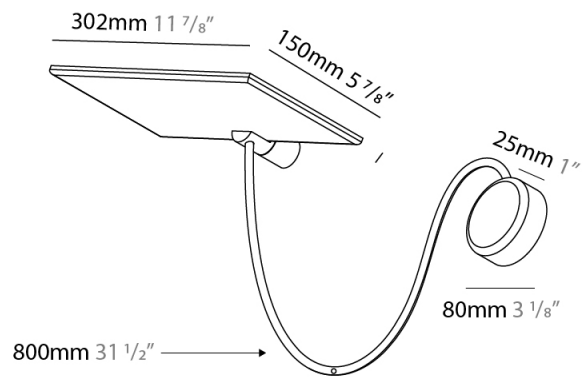

GENERAL

Series: GiuUp
 Subseries: GiuUp 1
 Brand: Icône
 Division: Design
 Mounting Type: Surface
 Mounting Location: Wall
 Subcategory: Ambient

PHYSICAL

Shape: Rectangle
 Length (mm): 302
 Length (in): 11 7/8
 Width (mm): 150
 Width (in): 5 7/8
 Light Distribution: Direct / Indirect
 Fixture Finish: WHI / BLK / DGY
 Fixture Material: Aluminum
 Cable Details: 800mm / 31 1/2"

OPTICAL

RATINGS AND CERTIFICATIONS

Certified By: Certified for North American Standards
 IP rating: IP20

Ø108mm 4 1/4"

2 J-Box Cover Plate included

GIUUP 1 SURFACE

D43028-

PROJECT _____

GENERAL

Series: GiuUp
 Brand: Icone
 Division: Design
 Mounting Type: Surface
 Mounting Location: Wall
 Subcategory: Ambient

PHYSICAL

Shape: Rectangle
 Length (mm): 302
 Length (in): 11 7/8
 Width (mm): 150
 Width (in): 5 7/8
 Light Distribution: Direct / Indirect
 Fixture Finish: WHI / BLK / DGY
 Fixture Material: Aluminum